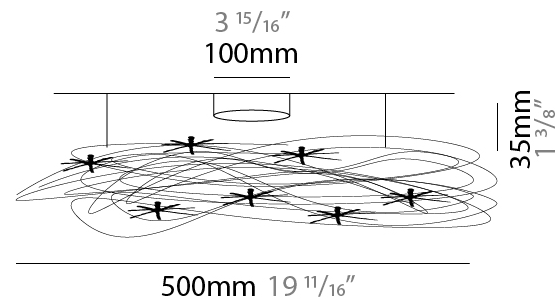

CONFUSIONE SURFACE

D132069

base number

1. To build a product code in our configurator select the specify button on the base model # product page
2. To build a manual product code on this datasheet choose from the options listed below in blue font and add the suffix to the base model #

GENERAL

Series: Confusione
Brand: Knikerboker
Division: Design
Mounting Type: Surface
Mounting Location: Ceiling
Subcategory: Ambient

PHYSICAL

Shape: Curves
Diameter (mm): 500
Diameter (in): 16 ¹¹/₁₆
Light Distribution: Direct / Indirect
Fixture Finish: ANA
Fixture Material: Anodized Aluminum

ELECTRICAL

Number of Lamps: 10
Lamp Type: LED
Input Wattage (W): 12
Bulb Included: Bulb Included
Total Output Wattage (W): 10
Max. Wattage Per Lamp (W): 1
Lamp Base: G4
Dimming: 0-10V Dimming / Phase Dimming (120Vac Only)
Driver Included: Yes
Driver Location: Integrated
Driver Type: Constant Voltage - Universal
Driver Class: Class 2
Input Voltage (V): 120 - 277
Output Voltage (V): 12
Upon Request: (Not included - see components) Remote: 0-10Vdc dimming / Phase dimming @120Vac only / (Included) Integral: Non-dimming 277Vac

LED

Color Temperature (°K): 3000
Max. Delivered Lumen (lm): 800
CRI: >80 CRI

OPTICAL

RATINGS AND CERTIFICATIONS

Certified By: Certified for North American Standards
IP rating: IP20

PROJECT
TYPE
SPECIFIER
QUANTITY
DATE