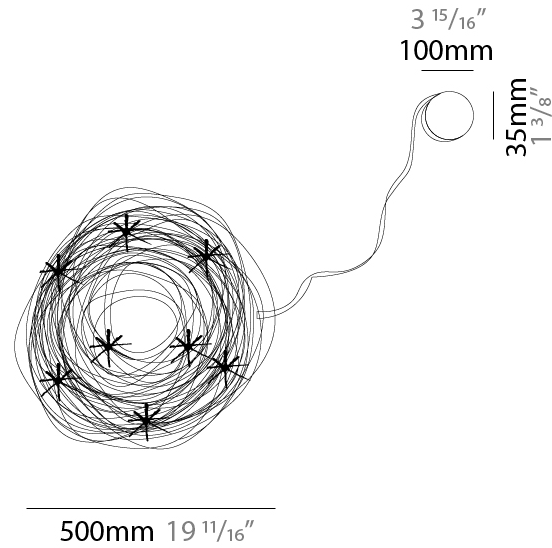

CONFUSIONE SURFACE

D133082

base number

1. To build a product code in our configurator select the specify button on the base model # product page
2. To build a manual product code on this datasheet choose from the options listed below in blue font and add the suffix to the base model #

GENERAL

Series: Confusione
Brand: Knikerboker
Division: Design
Mounting Type: Surface
Mounting Location: Wall
Subcategory: Ambient

PHYSICAL

Shape: Abstract
Diameter (mm): 500
Diameter (in): 19 ¹¹/₁₆
Light Distribution: Direct / Indirect
Fixture Finish: ANA
Fixture Material: Anodized Aluminum

ELECTRICAL

Number of Lamps: 20
Lamp Type: LED
Input Wattage (W): 24
Bulb Included: Bulb Included
Total Output Wattage (W): 20
Max. Wattage Per Lamp (W): 1
Lamp Base: G4
Dimming: 0-10V Dimming / Phase Dimming (120Vac Only)
Driver Included: Yes
Driver Type: Constant Voltage - Universal
Driver Class: Class 2
Input Voltage (V): 120 - 277
Output Voltage (V): 12
Upon Request: (Not included - see components) Remote: 0-10Vdc dimming / Phase dimming @120Vac only / (Included) Integral: Non-dimming 277Vac

LED

Number of LEDs: 20
Color Temperature (°K): 3000
Max. Delivered Lumen (lm): 1600
CRI: >80 CRI

OPTICAL

RATINGS AND CERTIFICATIONS

Certified By: Certified for North American Standards
IP rating: IP20

PROJECT
TYPE
SPECIFIER
QUANTITY
DATE